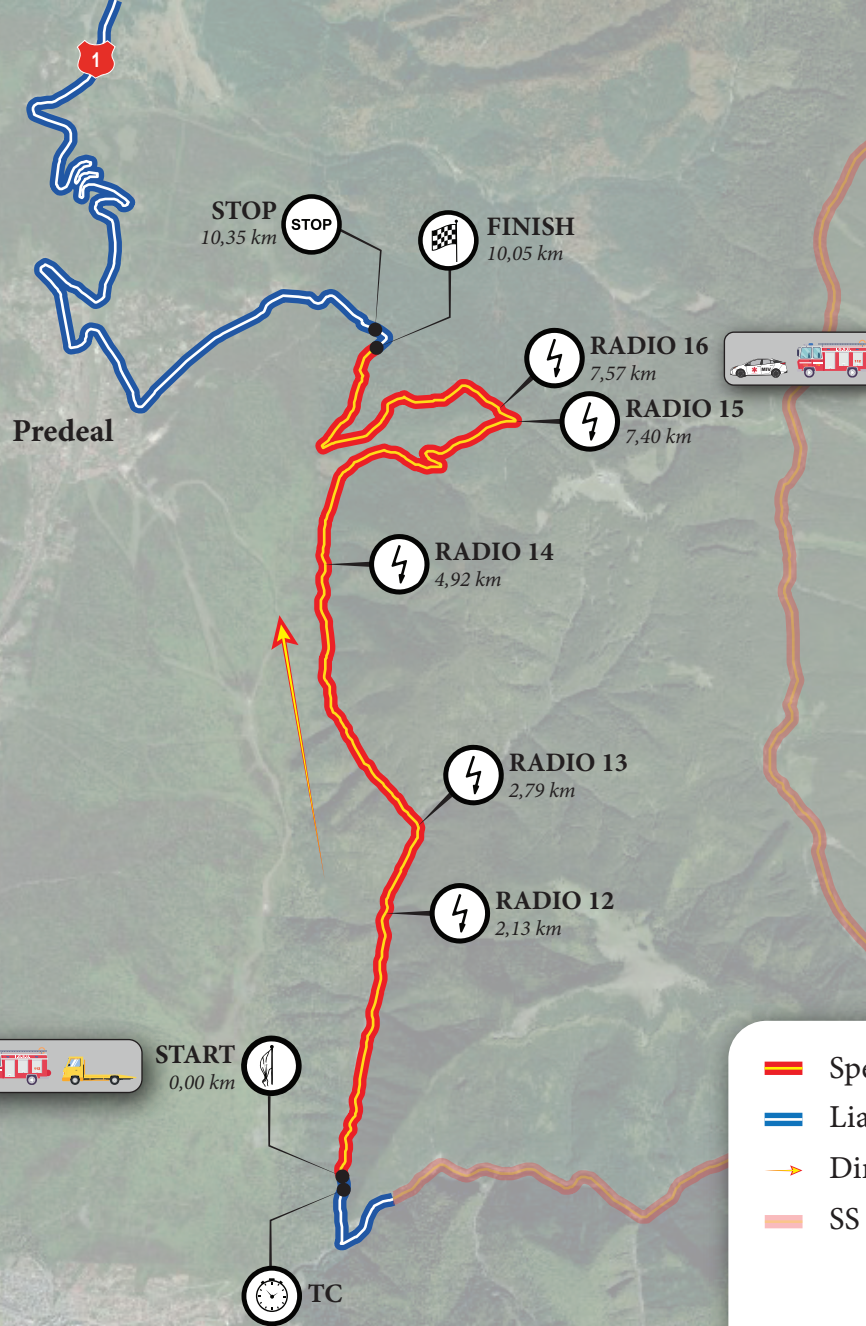

51
1971 - 2022

BRAȘOV

27 - 29
OCT
2022

CAMPIONATUL ROMÂNIEI
BETANO

PROIECT COORDINAT DE
PRIMĂRIA MUNICIPIULUI
BRAȘOV

FRAS

TESS[®] RALLY

TESS Rally Brașov

Azuga
10,05 km

Special Stage	Time Control point
Liaison	Start point
Direction	Radio point
SS Săcele	Finish point
	Stop point
Medical Intervention Vehicle (MIV)	
Ambulance	
Fire and emergency truck	
Towing truck	