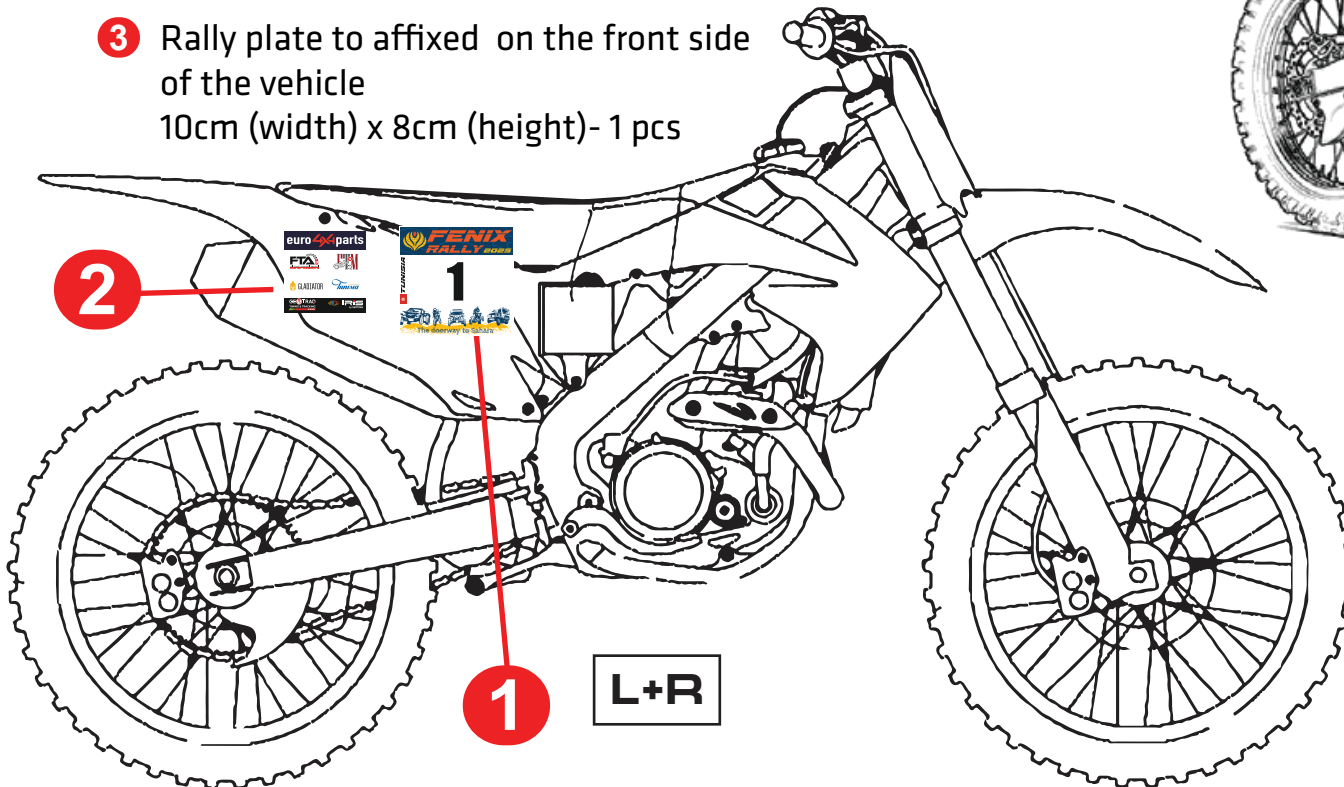

## ENDURO

- 1 Number plate stickers at the front and to be affixed on the lateral sides of the vehicle  
15cm (width) x 14cm (height)- 3pcs
- 2 Collective advertising plates to be affixed on the lateral sides of the vehicle  
12cm (width) x 12cm (height) - 2 pcs
- 3 Rally plate to be affixed on the front side of the vehicle  
10cm (width) x 8cm (height)- 1 pcs

BIB number

- 4 BIB number 26 x 30 cm - vinyl plate which should be clearly worn on the rider's back. The upper edge of the back bib must be a maximum of 20 cm from the neck of the rider and shall be always visible and not be hidden by anything, like a "Camel Bag".