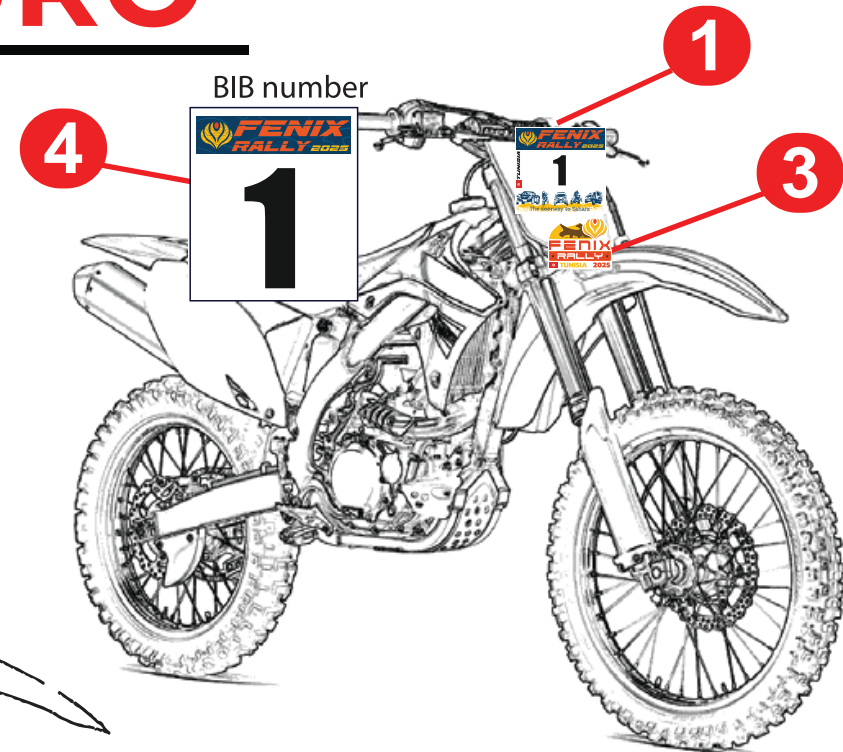

## ENDURO

- 1 Number plate stickers at the front and to be affixed on the lateral sides of the vehicle  
15cm (width) x 14cm (height)- 3pcs
- 2 Collective advertising plates to be affixed on the lateral sides of the vehicle  
12cm (width) x 12cm (height) - 2 pcs
- 3 Rally plate to be affixed on the front side of the vehicle  
10cm (width) x 8cm (height)- 1 pcs

BIB number

- 4 BIB number 26 x 30 cm - vinyl plate which should be clearly worn on the rider's back. The upper edge of the back bib must be a maximum of 20 cm from the neck of the rider and shall be always visible and not be hidden by anything, like a "Camel Bag".