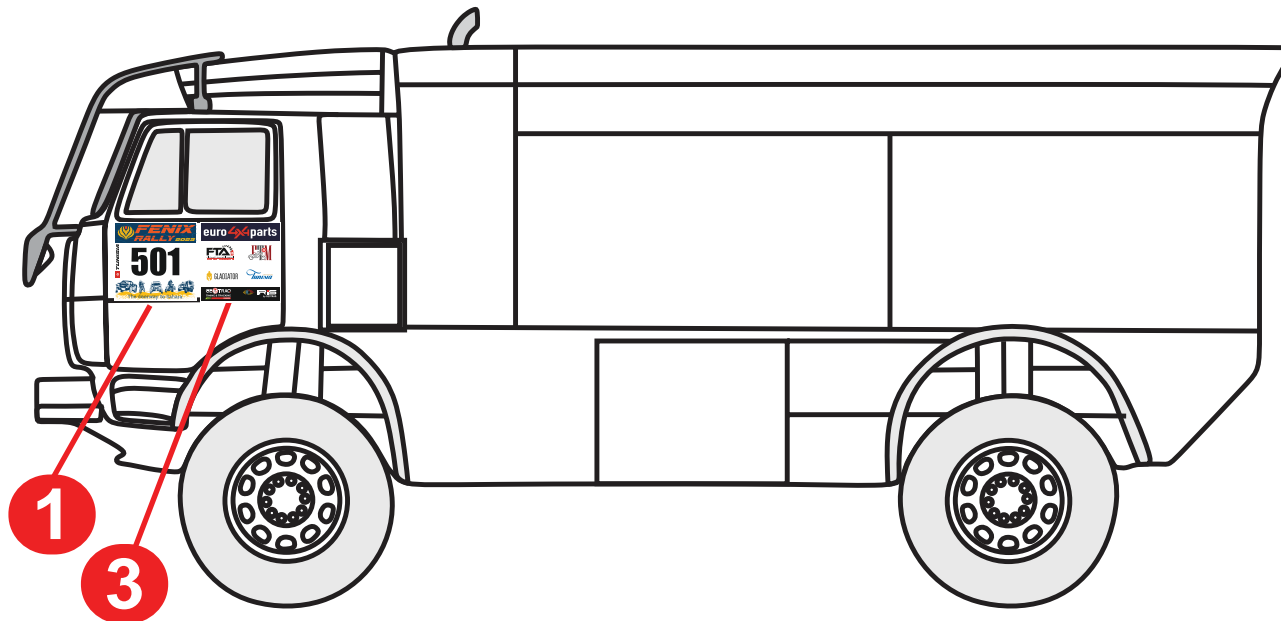

TRUCKS

L+R

- 1** Number plate stickers to affixed on the lateral sides of the vehicle
50cm (width) x 47cm (height)- 2pcs
- 2** Sunvisor sticker
180cm (width) x 8cm (height) - 1piece
- 3** Collective advertising plates
50cm (width) x 47cm (height)- 2pcs
- 4** Roof plate at the roof of the vehicle
42cm (width) x 40cm (height) - 1 piece
- 5** Rally plates at the front and rear of the vehicle 37cm (width) x 30cm (height)
- 2pcs