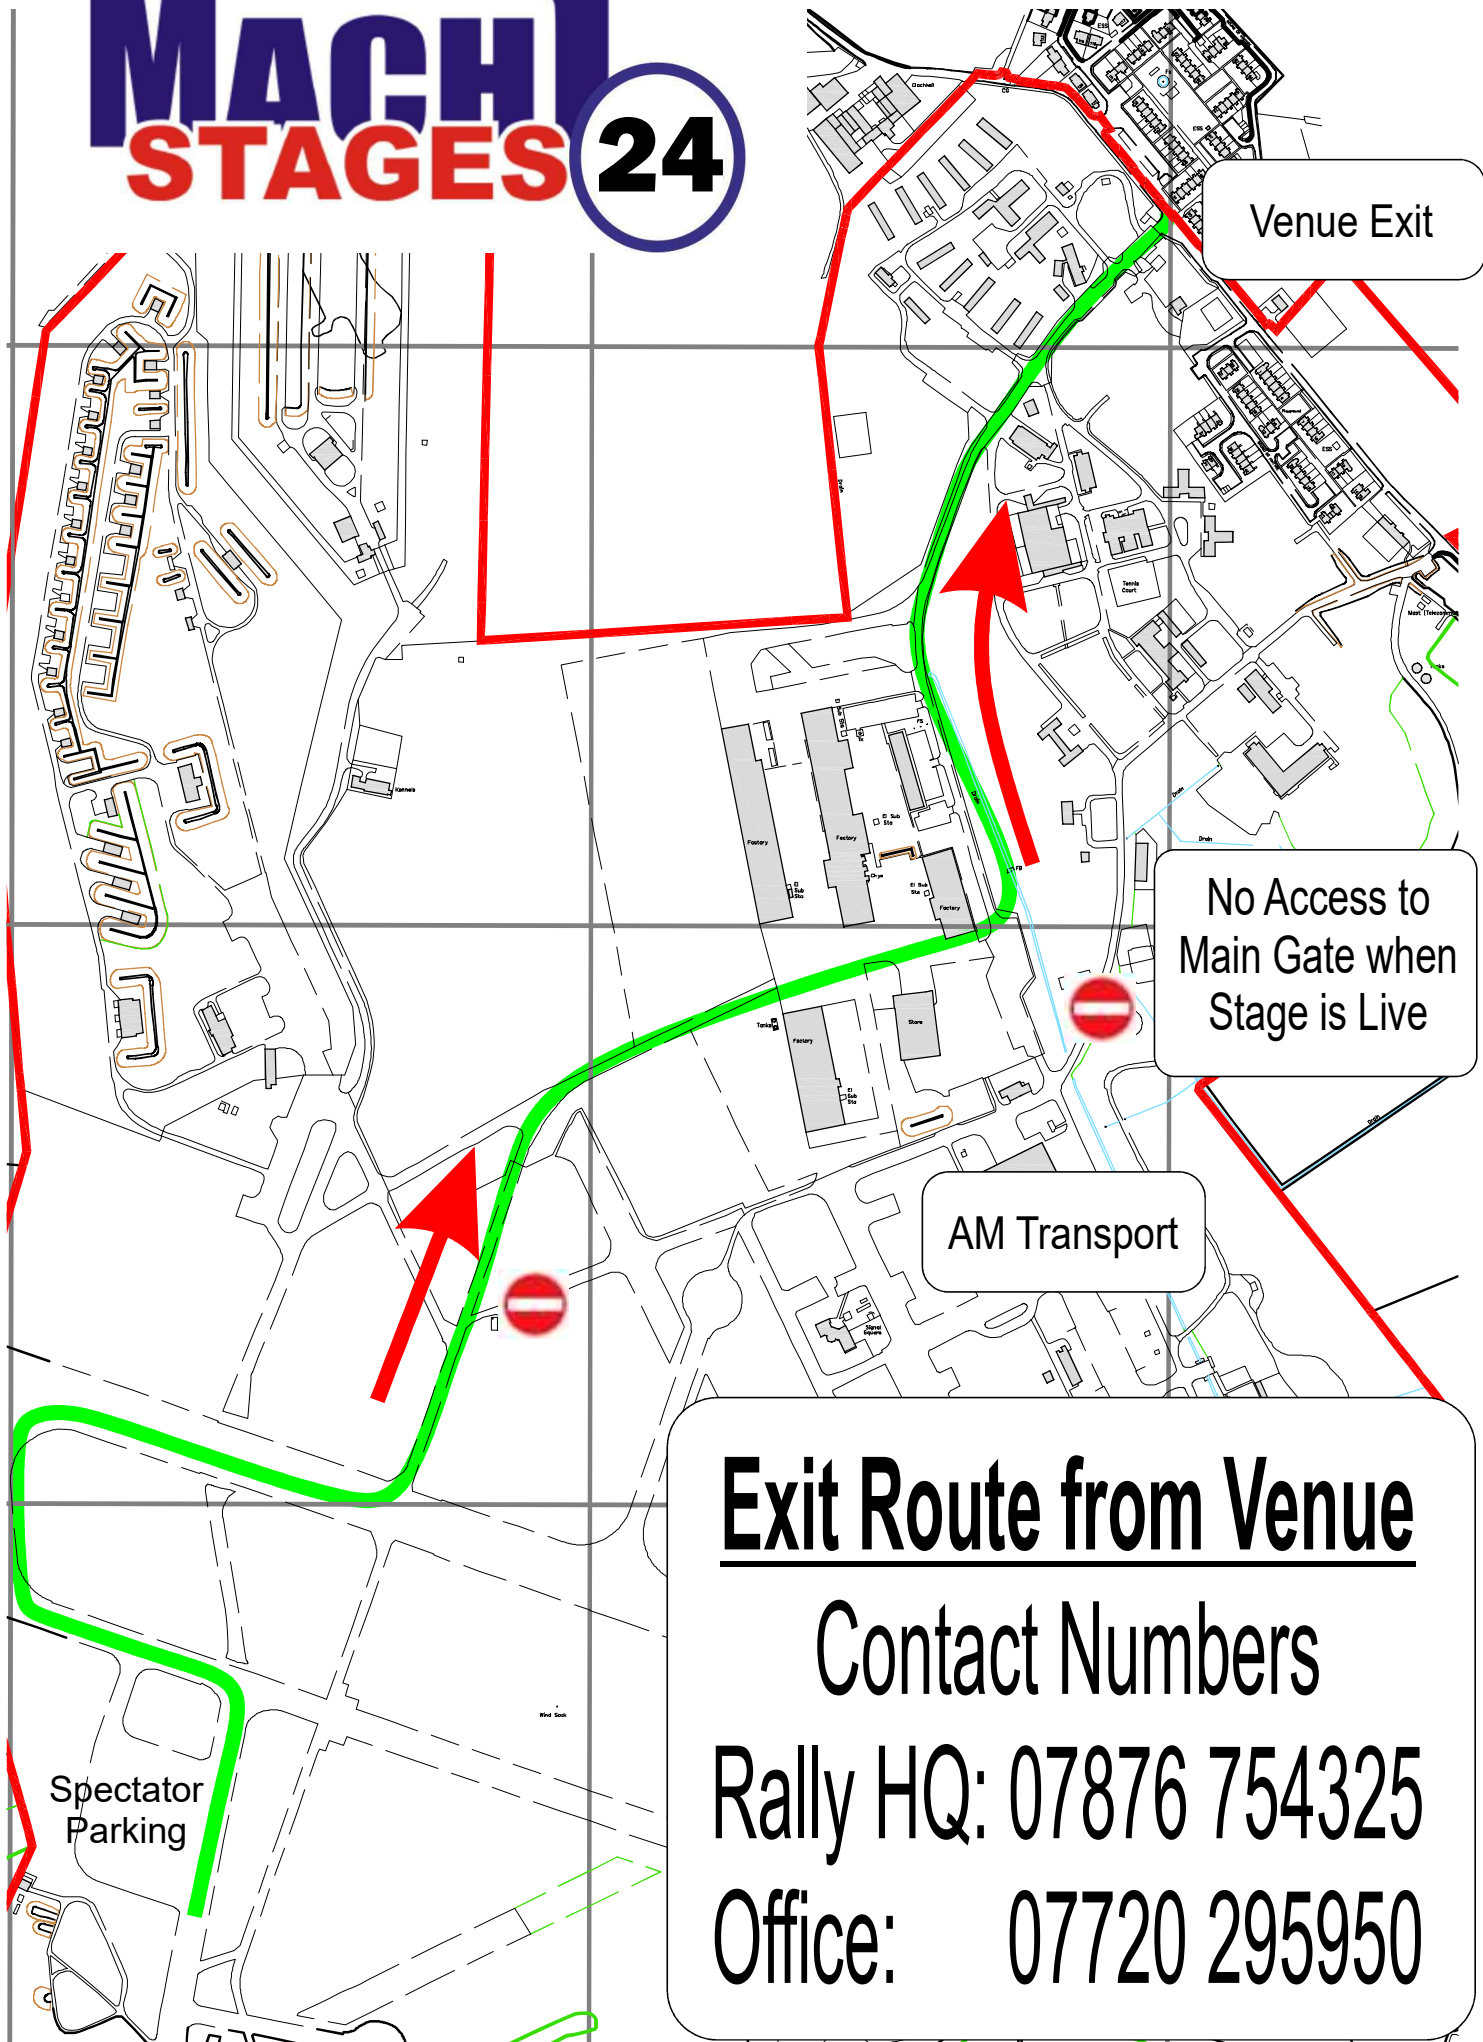

MACH1 STAGES 24

Exit Route from Venue

Contact Numbers

Rally HQ: 07876 754325

Office: 07720 295950