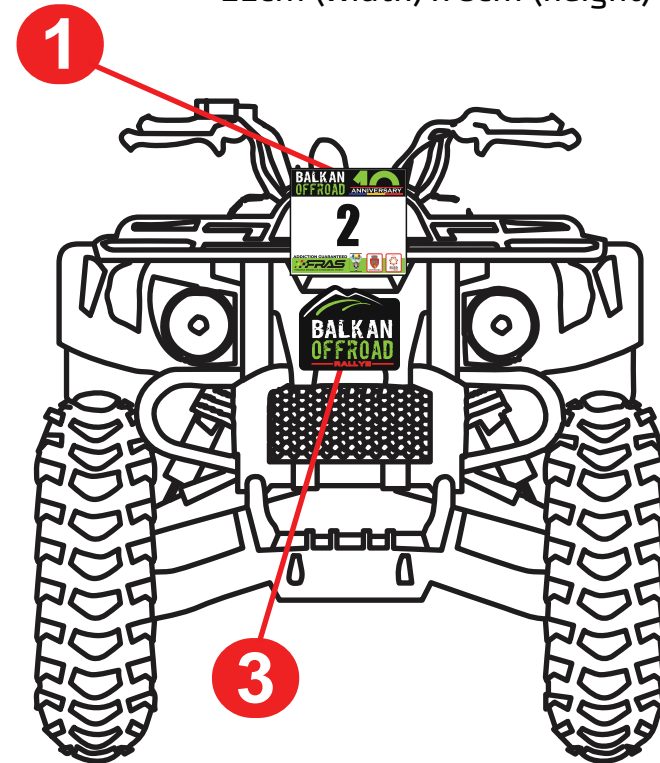

ATV

1. 1 Number plate stickers at the front and to be affixed on the lateral sides of the vehicle
   15cm (width) x 14cm (height)- 3pcs
2. 2 Advertising plates to be affixed on the lateral sides of the vehicle
   12cm (width) x 12cm (height) - 2 pcs
3. 3 Rally plate to be affixed on the front side of the vehicle
   12cm (width) x 12cm (height)- 1 pcs

1. 4 BIB number 26 x 30 cm - vinyl plate which should be clearly worn on the rider's back. The upper edge of the back bib must be a maximum of 20 cm from the neck of the rider and shall be always visible and not be hidden by anything, like a "Camel Bag".
2. 5 Advertising plate 12cm (width) x 8cm (height) - 2pcs

4

BIB number