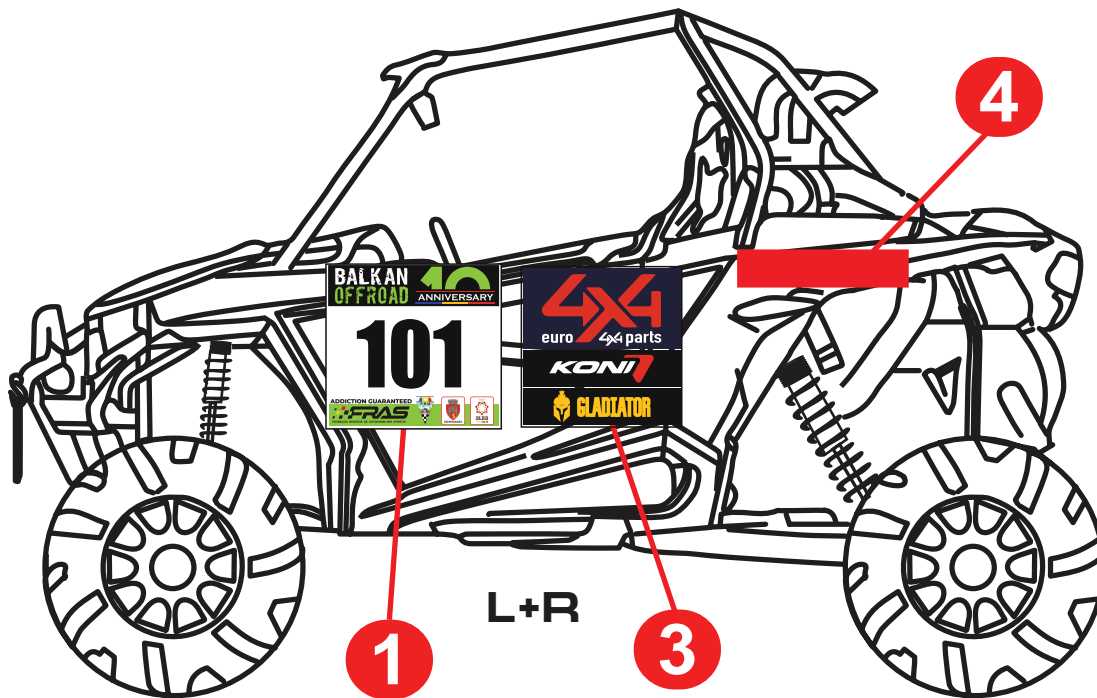

ENDURO

- 1 Number plate stickers at the front and to be affixed on the lateral sides of the vehicle
15cm (width) x 14cm (height)- 3pcs
- 2 Collective advertising plates to be affixed on the lateral sides of the vehicle
12cm (width) x 12cm (height) - 2 pcs
- 3 Rally plate to be affixed on the front side of the vehicle
12cm (width) x 12cm (height)- 1 pcs

ATV

- 1 Number plate stickers at the front and to be affixed on the lateral sides of the vehicle
15cm (width) x 14cm (height)- 3pcs
- 2 Advertising plates to be affixed on the lateral sides of the vehicle
12cm (width) x 12cm (height) - 2 pcs
- 3 Rally plate to be affixed on the front side of the vehicle
12cm (width) x 12cm (height)- 1 pcs

4

BIB number

SSV

- 1 Number plate stickers to affixed on the lateral sides of the vehicle
30cm (width) x 28cm (height)- 2pcs
- 2 Sunvisor sticker
180cm (width) x 8cm (height) - 1piece
- 3 Collective advertising plates
30cm (width) x 28cm (height)- 2pcs

- 4 Advertising plate
20cm (width) x 10cm (height) - 2pcs
- 5 Rally plate at the front of the vehicle
19cm (width) x 18cm (height) - 1 piece
- 6 Number plate
16cm (width) x 13cm (height) - 1pcs

- 1 Number plate stickers to affixed on the lateral sides of the vehicle
42cm (width) x 40cm (height)- 2pcs
- 2 Sunvisor sticker
180cm (width) x 8cm (height) - 1piece
- 3 Collective advertising plates
42cm (width) x 40cm (height)- 2pcs