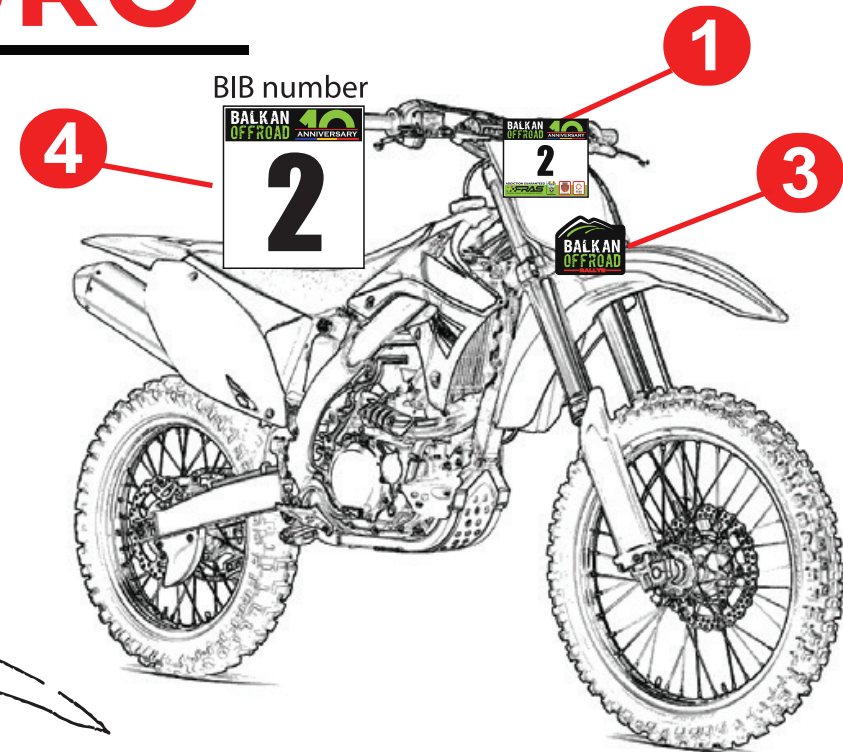

ENDURO

- 1 Number plate stickers at the front and to be affixed on the lateral sides of the vehicle
15cm (width) x 14cm (height)- 3pcs
- 2 Collective advertising plates to be affixed on the lateral sides of the vehicle
12cm (width) x 12cm (height) - 2 pcs
- 3 Rally plate to be affixed on the front side of the vehicle
12cm (width) x 12cm (height)- 1 pcs

ATV

- 1 Number plate stickers at the front and to be affixed on the lateral sides of the vehicle
15cm (width) x 14cm (height)- 3pcs
- 2 Advertising plates to be affixed on the lateral sides of the vehicle
12cm (width) x 12cm (height) - 2 pcs
- 3 Rally plate to be affixed on the front side of the vehicle
12cm (width) x 12cm (height)- 1 pcs

- 4 Advertising plate
20cm (width) x 10cm (height) - 2pcs
- 5 Rally plate at the front of the vehicle
19cm (width) x 18cm (height) - 1 piece
- 6 Number plate
16cm (width) x 13cm (height) - 1pcs

- 1 Number plate stickers to affixed on the lateral sides of the vehicle
42cm (width) x 40cm (height)- 2pcs
- 2 Sunvisor sticker
180cm (width) x 8cm (height) - 1piece
- 3 Collective advertising plates
42cm (width) x 40cm (height)- 2pcs

CARS

- 4 Advertising plate
20cm (width) x 10cm (height) - 2pcs
- 5 Rally plate at the front and rear of the vehicle
35cm (width) x 33cm (height) - 2 piece