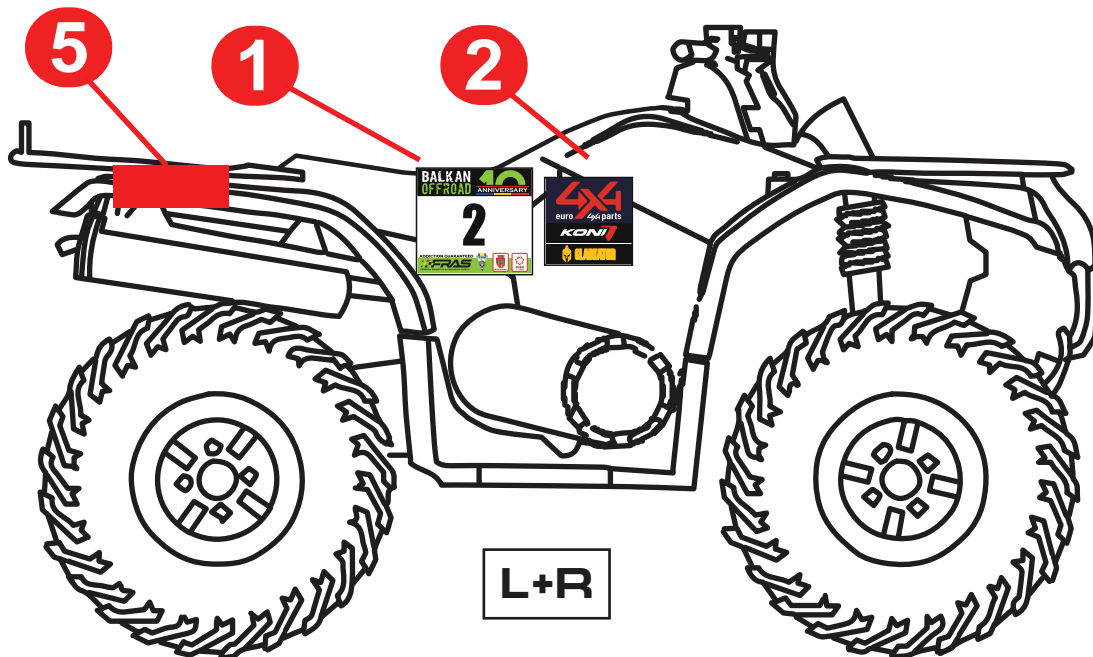

ENDURO

- 1 Number plate stickers at the front and to be affixed on the lateral sides of the vehicle
15cm (width) x 14cm (height)- 3pcs
- 2 Collective advertising plates to be affixed on the lateral sides of the vehicle
12cm (width) x 12cm (height) - 2 pcs
- 3 Rally plate to be affixed on the front side of the vehicle
12cm (width) x 12cm (height)- 1 pcs

- 4 BIB number 26 x 30 cm - vinyl plate which should be clearly worn on the rider's back. The upper edge of the back bib must be a maximum of 20 cm from the neck of the rider and shall be always visible and not be hidden by anything, like a "Camel Bag".
- 5 Advertising plate
12cm (width) x 8cm (height) - 2pcs

ATV

- 1 Number plate stickers at the front and to be affixed on the lateral sides of the vehicle
15cm (width) x 14cm (height)- 3pcs
- 2 Advertising plates to be affixed on the lateral sides of the vehicle
12cm (width) x 12cm (height) - 2 pcs
- 3 Rally plate to be affixed on the front side of the vehicle
12cm (width) x 12cm (height)- 1 pcs

4

BIB number

SSV

- 1 Number plate stickers to affixed on the lateral sides of the vehicle
30cm (width) x 28cm (height)- 2pcs
- 2 Sunvisor sticker
180cm (width) x 8cm (height) - 1piece
- 3 Collective advertising plates
30cm (width) x 28cm (height)- 2pcs