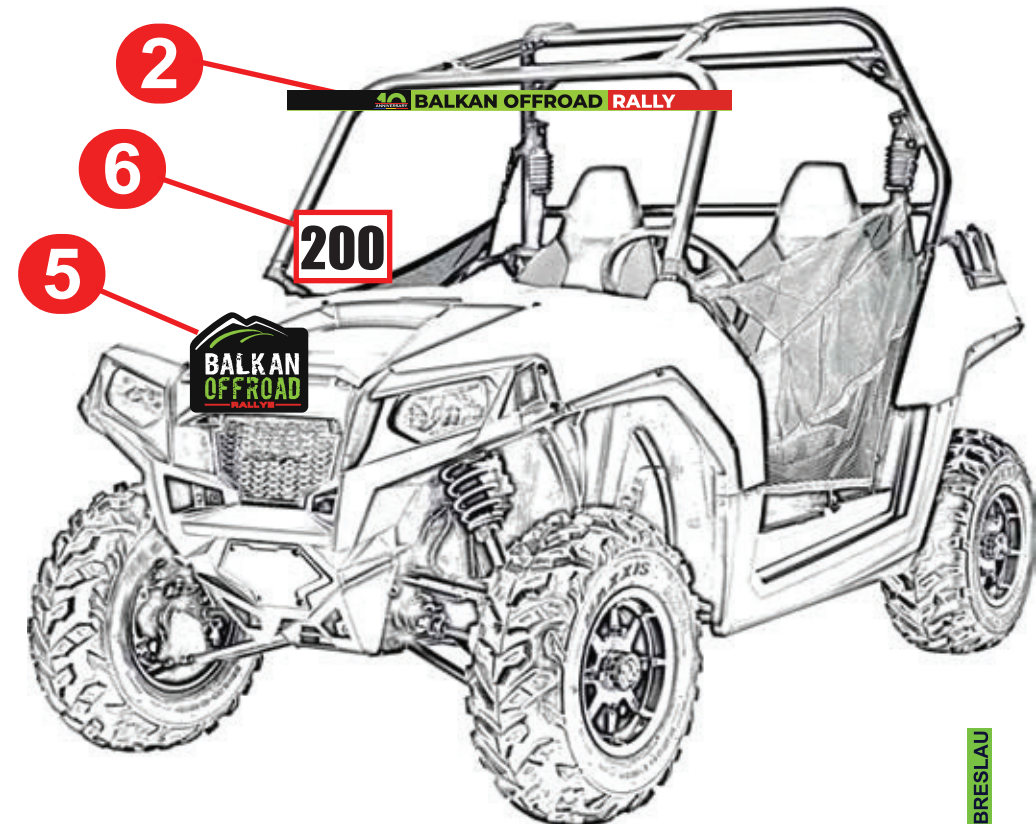

ENDURO

- 1 Number plate stickers at the front and to be affixed on the lateral sides of the vehicle
15cm (width) x 14cm (height)- 3pcs
- 2 Collective advertising plates to be affixed on the lateral sides of the vehicle
12cm (width) x 12cm (height) - 2 pcs
- 3 Rally plate to be affixed on the front side of the vehicle
12cm (width) x 12cm (height)- 1 pcs

4

BIB number

SSV

- 1 Number plate stickers to affixed on the lateral sides of the vehicle
30cm (width) x 28cm (height)- 2pcs
- 2 Sunvisor sticker
180cm (width) x 8cm (height) - 1piece
- 3 Collective advertising plates
30cm (width) x 28cm (height)- 2pcs

- 4 Advertising plate
20cm (width) x 10cm (height) - 2pcs
- 5 Rally plate at the front of the vehicle
19cm (width) x 18cm (height) - 1 piece
- 6 Number plate
16cm (width) x 13cm (height) - 1pcs

- 1 Number plate stickers to affixed on the lateral sides of the vehicle
42cm (width) x 40cm (height)- 2pcs
- 2 Sunvisor sticker
180cm (width) x 8cm (height) - 1piece
- 3 Collective advertising plates
42cm (width) x 40cm (height)- 2pcs