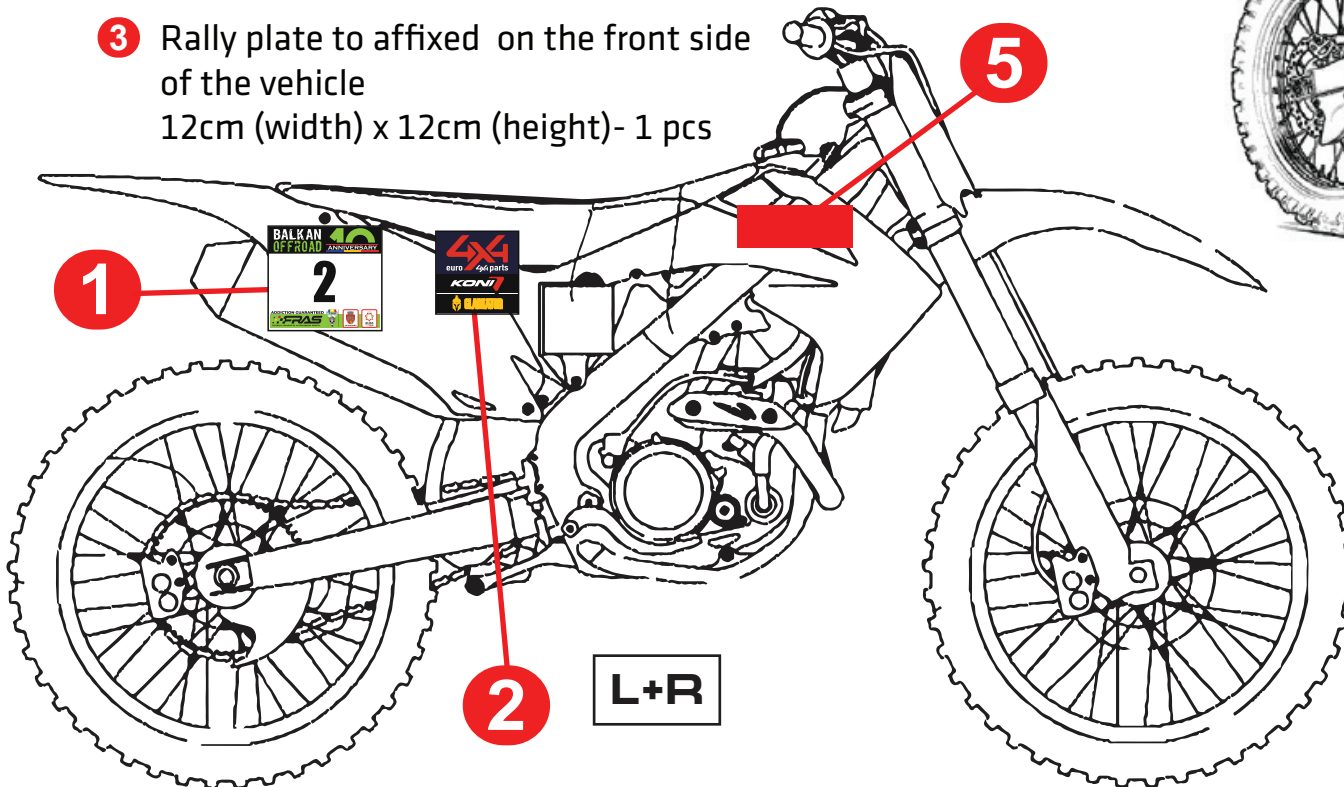

ENDURO

- 1 Number plate stickers at the front and to be affixed on the lateral sides of the vehicle
15cm (width) x 14cm (height)- 3pcs
- 2 Collective advertising plates to be affixed on the lateral sides of the vehicle
12cm (width) x 12cm (height) - 2 pcs
- 3 Rally plate to be affixed on the front side of the vehicle
12cm (width) x 12cm (height)- 1 pcs

- 4 BIB number 26 x 30 cm - vinyl plate which should be clearly worn on the rider's back. The upper edge of the back bib must be a maximum of 20 cm from the neck of the rider and shall be always visible and not be hidden by anything, like a "Camel Bag".
- 5 Advertising plate
12cm (width) x 8cm (height) - 2pcs

ATV

- 1 Number plate stickers at the front and to be affixed on the lateral sides of the vehicle
15cm (width) x 14cm (height)- 3pcs
- 2 Advertising plates to be affixed on the lateral sides of the vehicle
12cm (width) x 12cm (height) - 2 pcs
- 3 Rally plate to be affixed on the front side of the vehicle
12cm (width) x 12cm (height)- 1 pcs

- 4 Advertising plate
20cm (width) x 10cm (height) - 2pcs
- 5 Rally plate at the front of the vehicle
19cm (width) x 18cm (height) - 1 piece
- 6 Number plate
16cm (width) x 13cm (height) - 1pcs

- 1 Number plate stickers to affixed on the lateral sides of the vehicle
42cm (width) x 40cm (height)- 2pcs
- 2 Sunvisor sticker
180cm (width) x 8cm (height) - 1piece
- 3 Collective advertising plates
42cm (width) x 40cm (height)- 2pcs