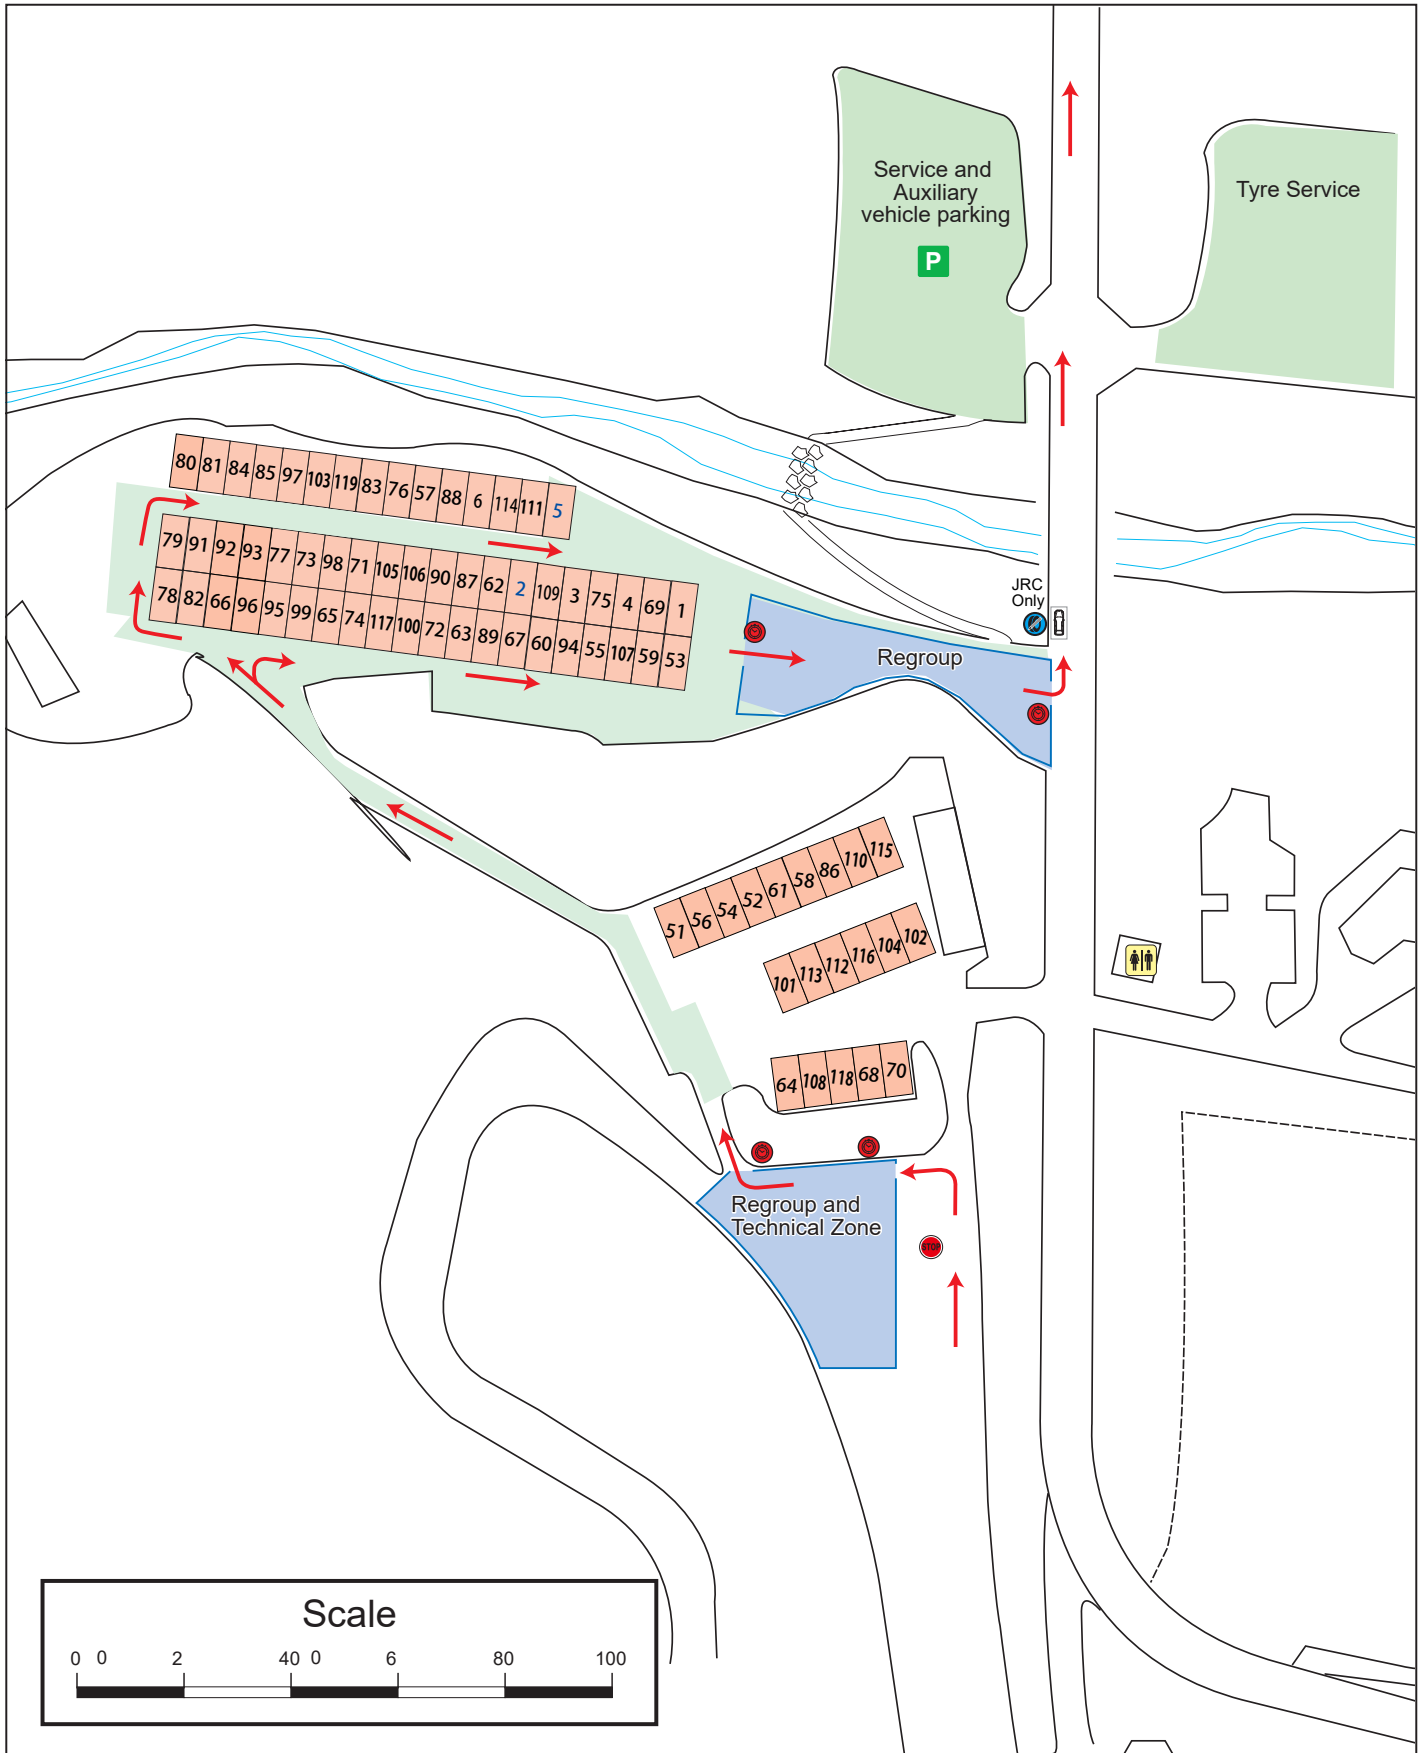

Provisional Rikubetsu Service Paddock ver.1.1

21st Aug. 2023

- Service Area
- Time Control
- Tyre Marking
- Results
- Rally Vehicle Routes
- Parking
- Toilets